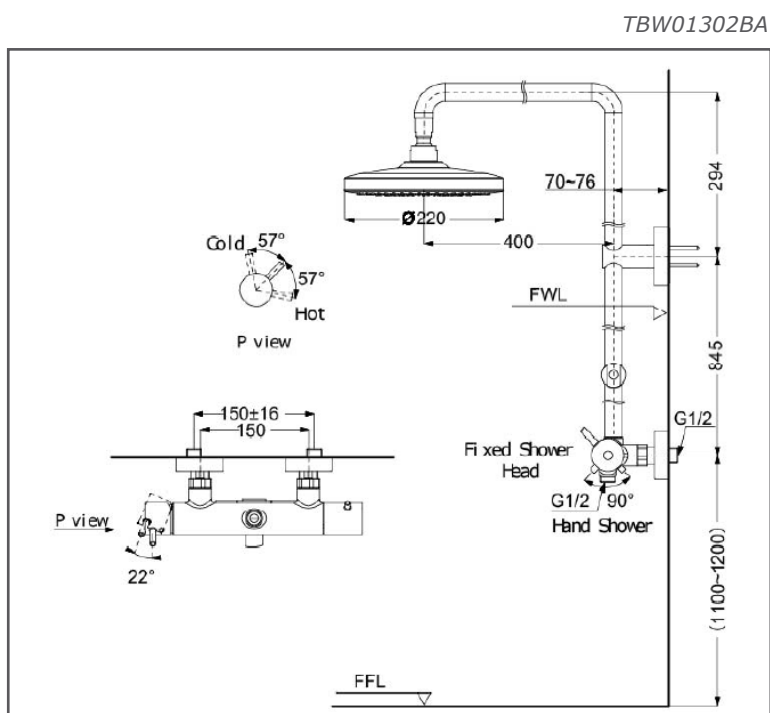

# TOTO Shower Fittings

Shower Column  
w/ Shower Head (Round) and Spout (1 mode)

**TBW01302BA**

## FEATURES

- 1 mode function, Round shape over head shower (Comfort Wave)
- Safety with anti-drop mechanism

## SPECIFICATIONS

- Water Pressure : 0.25 mpa ~ 0.75 Mpa
- Finish : Chrome
- Dimension : Diameter - 220 mm
- Shape : Round

## PARTS DESCRIPTION

- TBW01302BA : Shower Column w/ Shower Head (Round) and Spout (1 mode)

Please consult, TOTO representative for more details.

All rights reserved by TOTO including but not limited to Improve & Change of Product Design, Specs or Availability at any time without prior notice